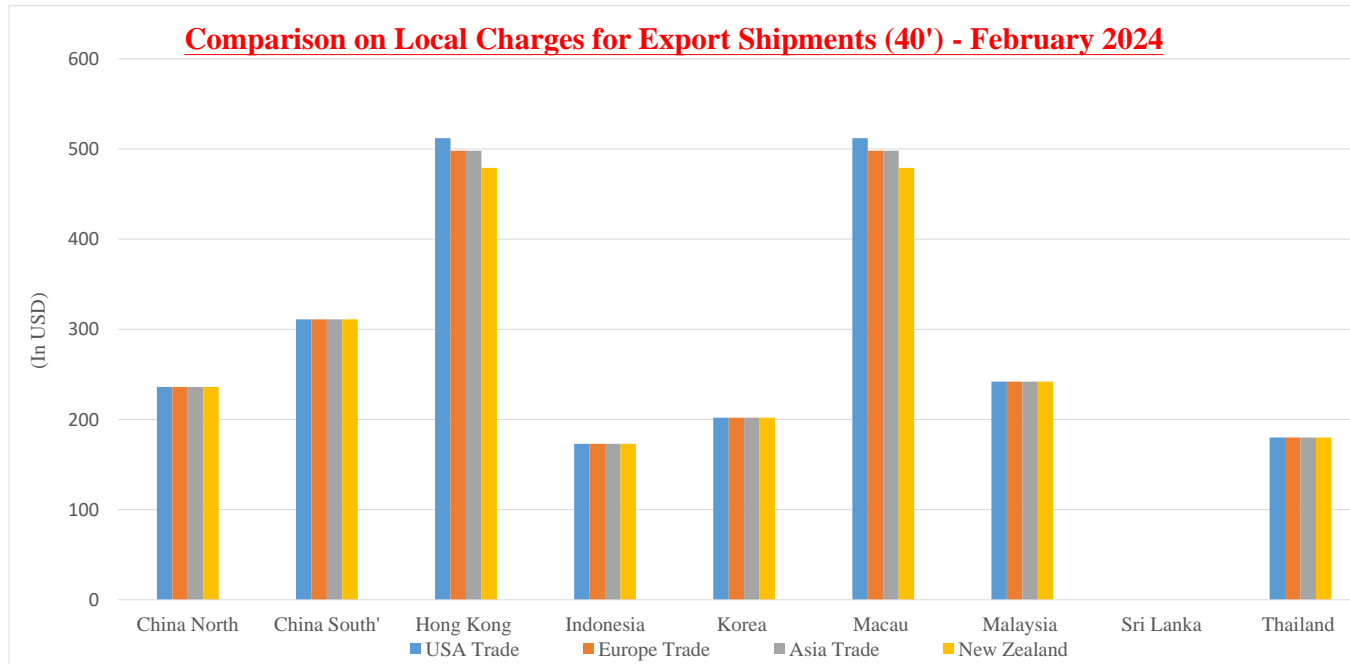

Comparison on Local Charges for Export Shipments (LCL)

	USA Trade	Europe Trade	Asia Trade	New Zealand
China North	0	0	0	0
China South	0	0	0	0
Hong Kong	83	83	83	83
Indonesia	0	0	0	0
Korea	45	45	45	45
Macau	83	83	83	83
Malaysia	42	42	42	42
Sri Lanka	All in freight			
Thailand	71	71	71	71