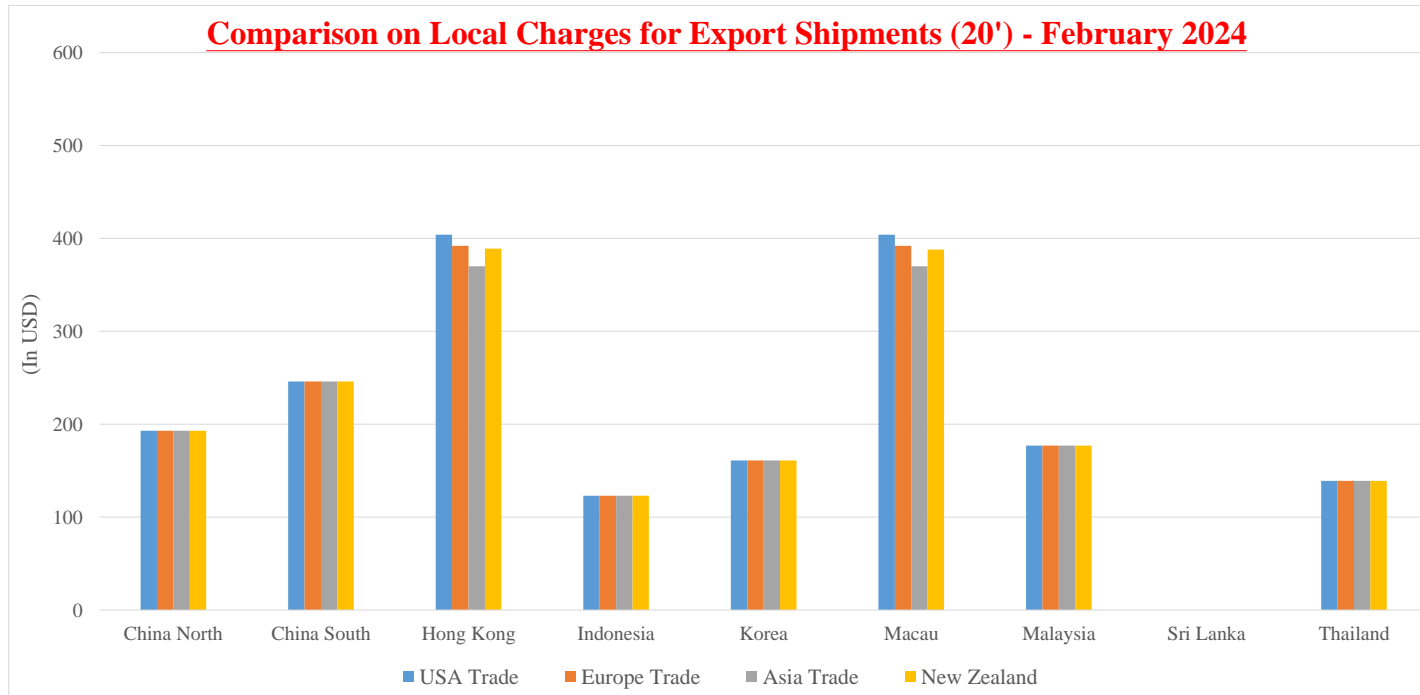

Comparison on Local Charges for Export Shipments (20')

	USA Trade	Europe Trade	Asia Trade	New Zealand
China North	193	193	193	193
China South	246	246	246	246
Hong Kong	404	392	370	389
Indonesia	123	123	123	123
Korea	161	161	161	161
Macau	404	392	370	388
Malaysia	177	177	177	177
Sri Lanka	All in freight			
Thailand	139	139	139	139

Remarks :

1. Local charges for export shipments which include
  - (i) terminal handling charge
  - (ii) document fee (original bill of lading, D/O fee)
  - (iii) port security fee
  - (iv) seal charge
2. Sri Lanka: All in freight (included in the freight)